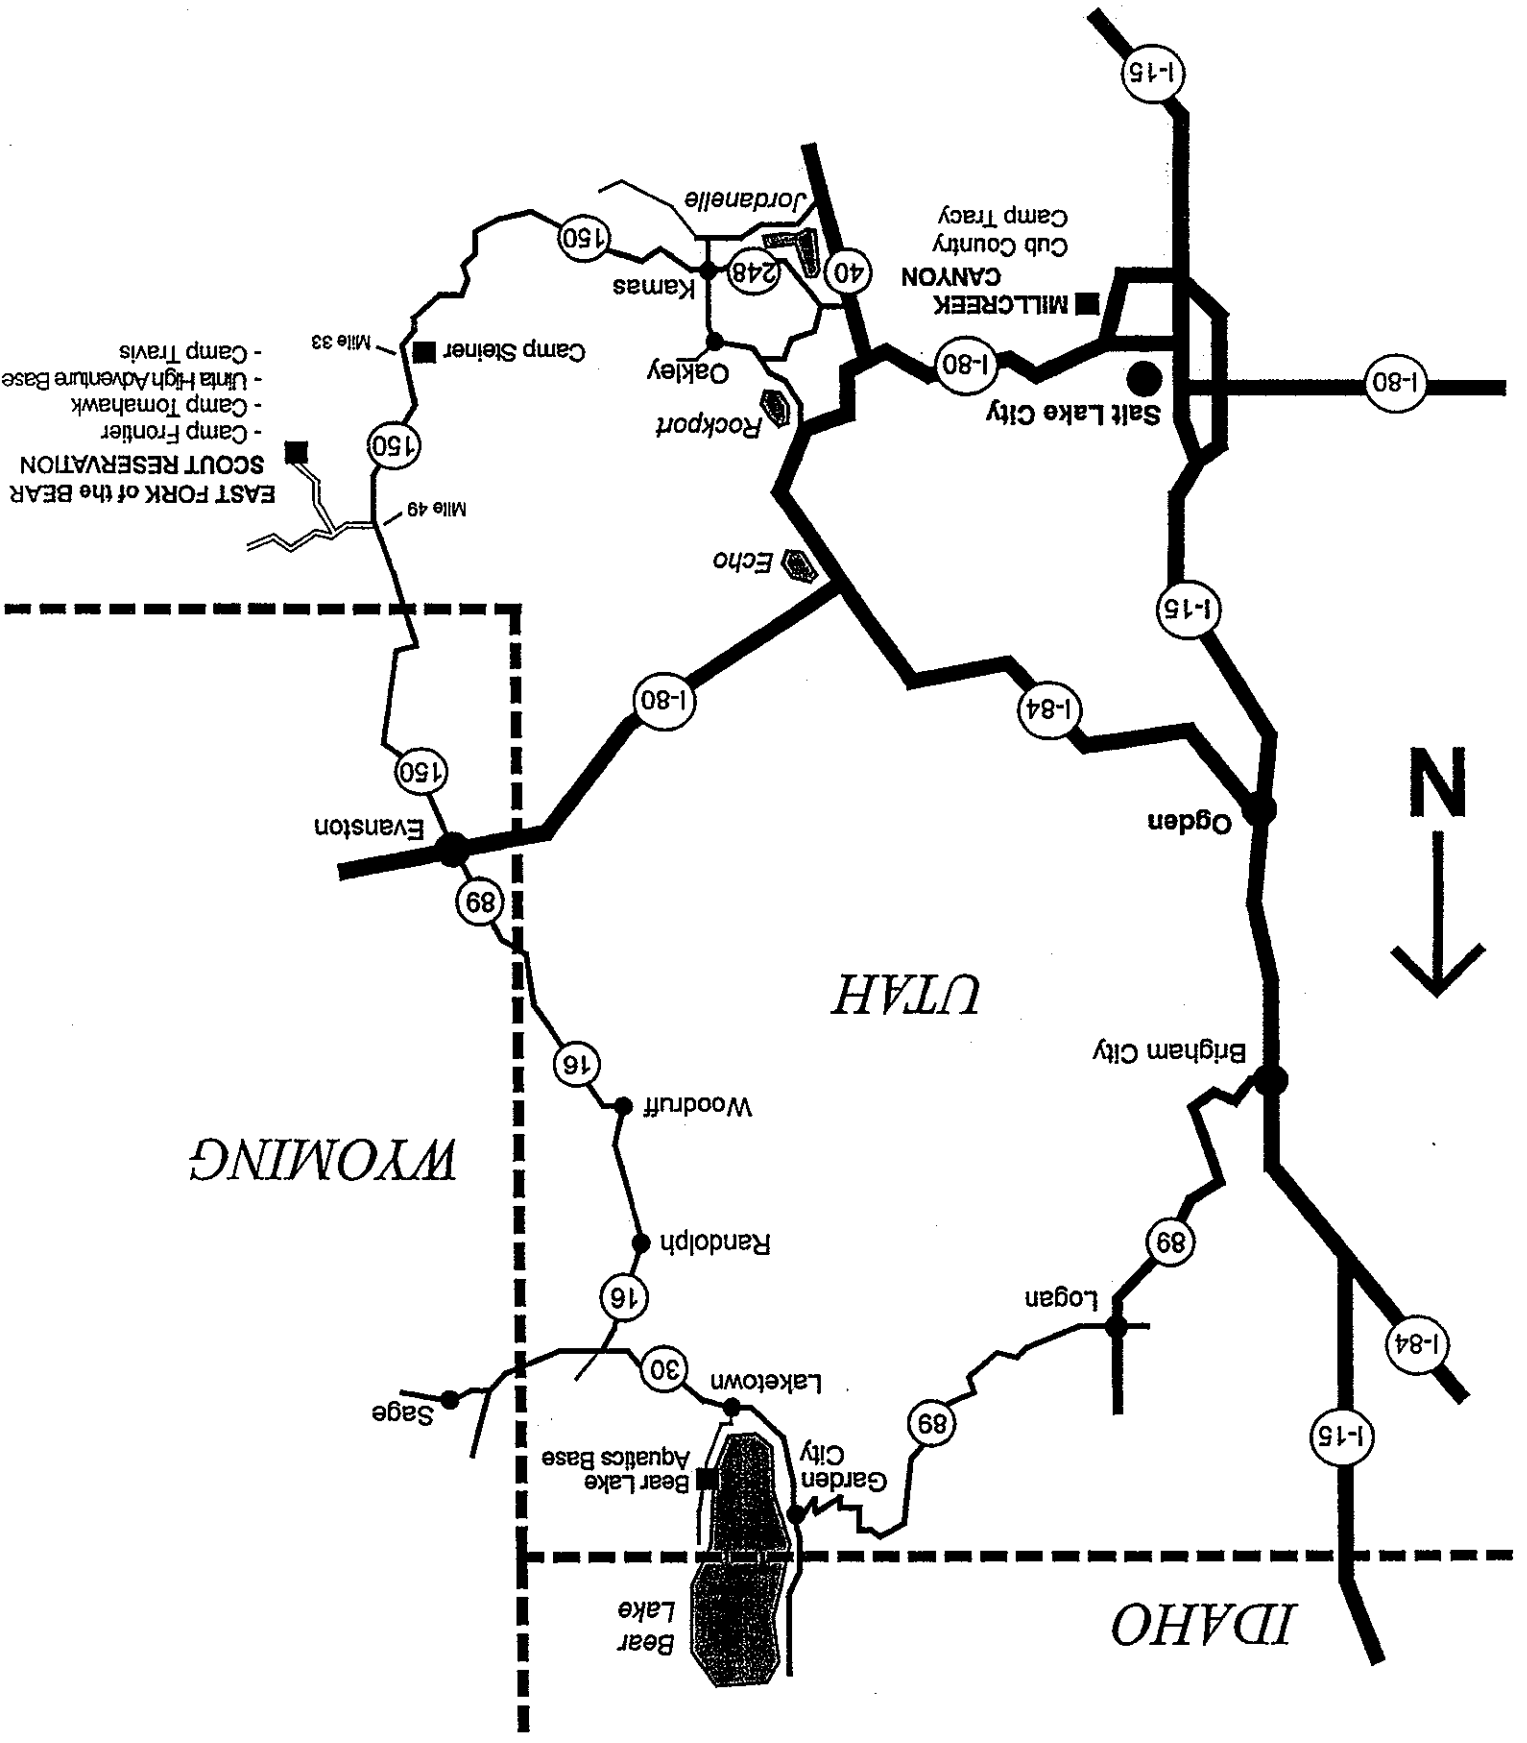

# MAP TO CAMPS OF THE GREAT SALT LAKE COUNCIL, BSA

- Camp Frontier
  - Camp Tomhawk
  - Uinta High Adventure Base
  - Camp Travis
- SCOUT RESERVATION**
- EAST FORK of the BEAR